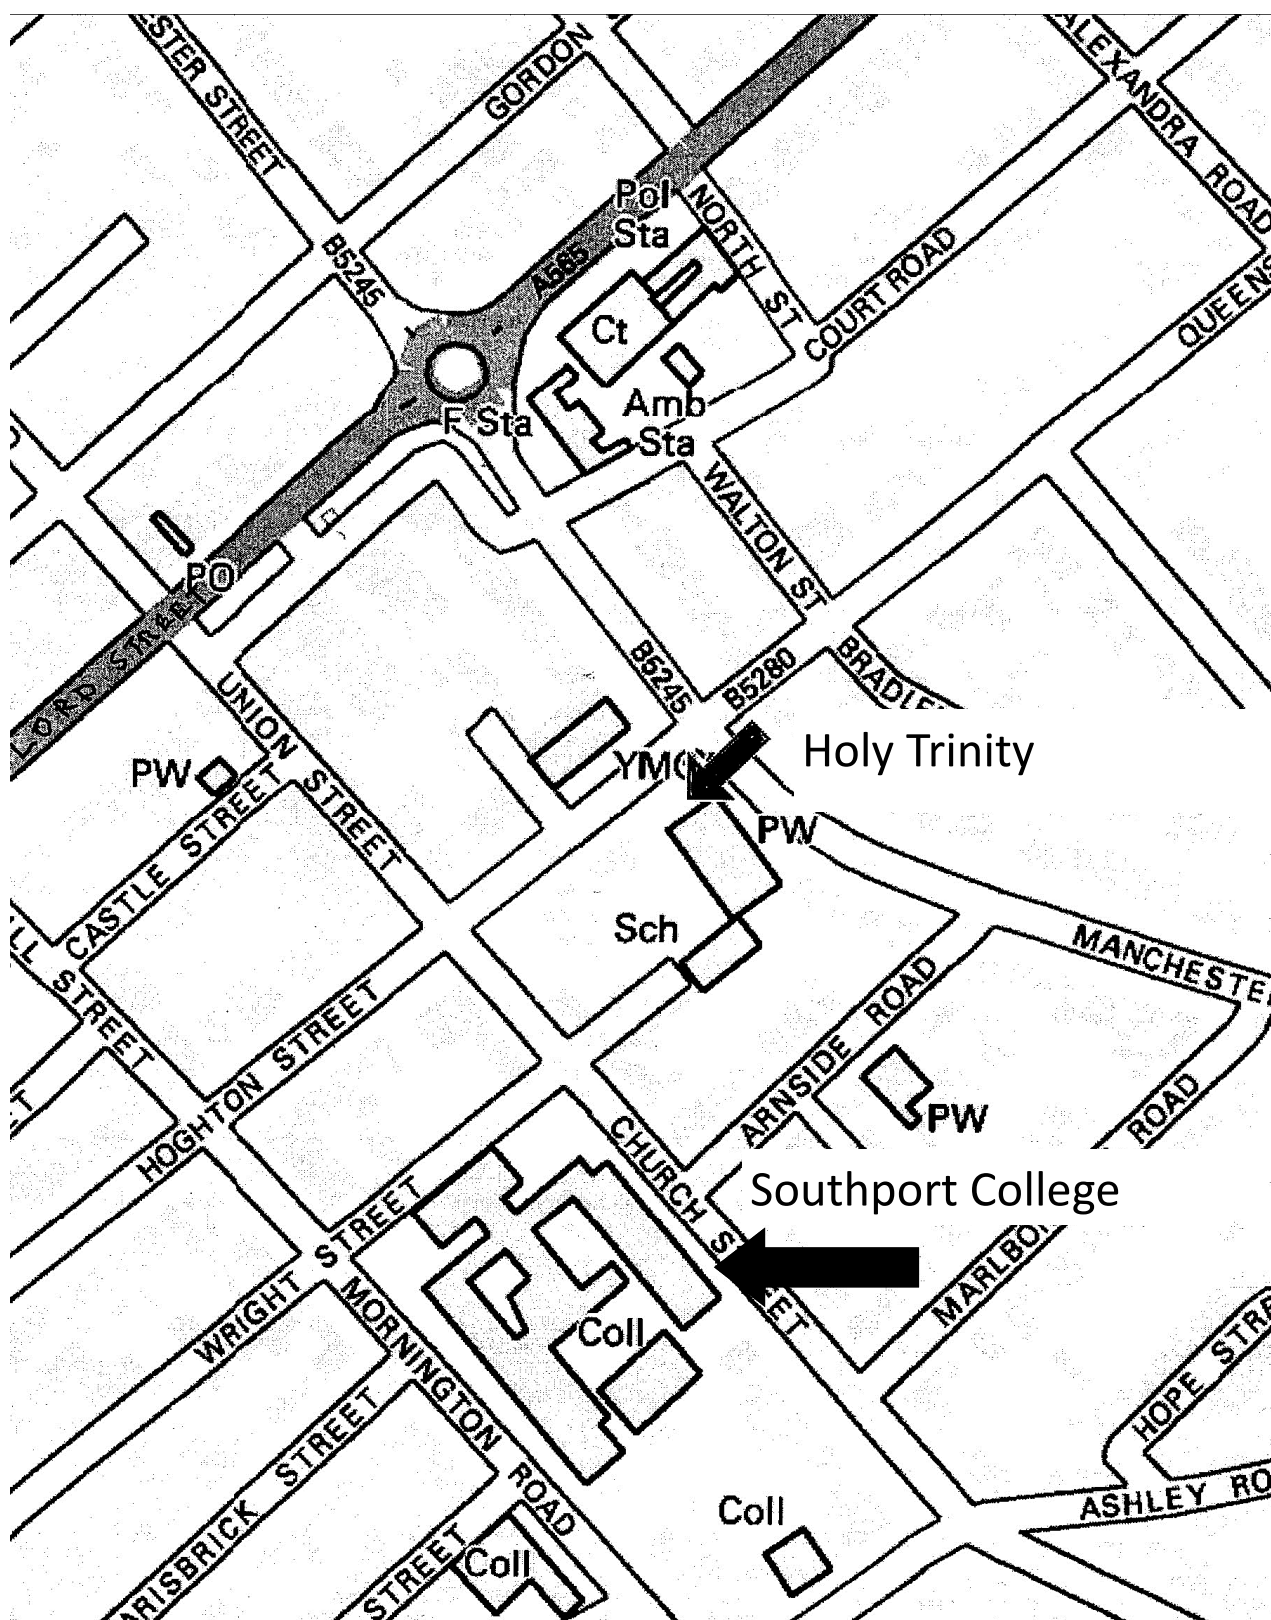

## *Car Parking at Holy Trinity*

There is very limited parking in front of the church and the Parish Centre. On street parking is controlled by meters until 6 pm. At the week-end, you may use the car park at Southport College in Church Street indicated above; it is about a two minute walk from church.